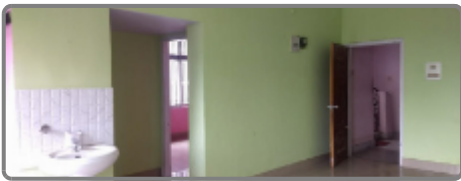

## 2 BHK 2Bath Apartment

**Rent: INR 12000/-**

Description	Total	Description	Total
Bedroom	2	Bathroom	2
Hall	1	Dining	1
Kitchen	1	Lobby	0
Puja Room	0	Balcony	1
Floor	2 of 3	Floor Space	960 ft <sup>2</sup>
Flooring	Vitrified	Furnishing	Semi-Furnished
Rent	INR 12000	Society Fee	INR 0
Security Deposit	INR 24000	Booking Amount	INR 6000