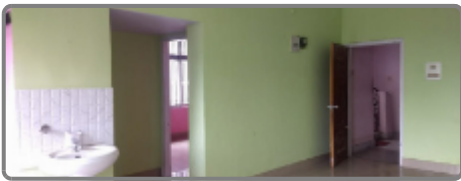

2 BHK 2Bath Apartment

Rent: INR 12000/-

Description	Total	Description	Total
Bedroom	2	Bathroom	2
Hall	1	Dining	1
Kitchen	1	Lobby	0
Puja Room	0	Balcony	1
Floor	2 of 3	Floor Space	960 ft ²
Flooring	Vitrified	Furnishing	Semi-Furnished
Rent	INR 12000	Society Fee	INR 0
Security Deposit	INR 24000	Booking Amount	INR 6000