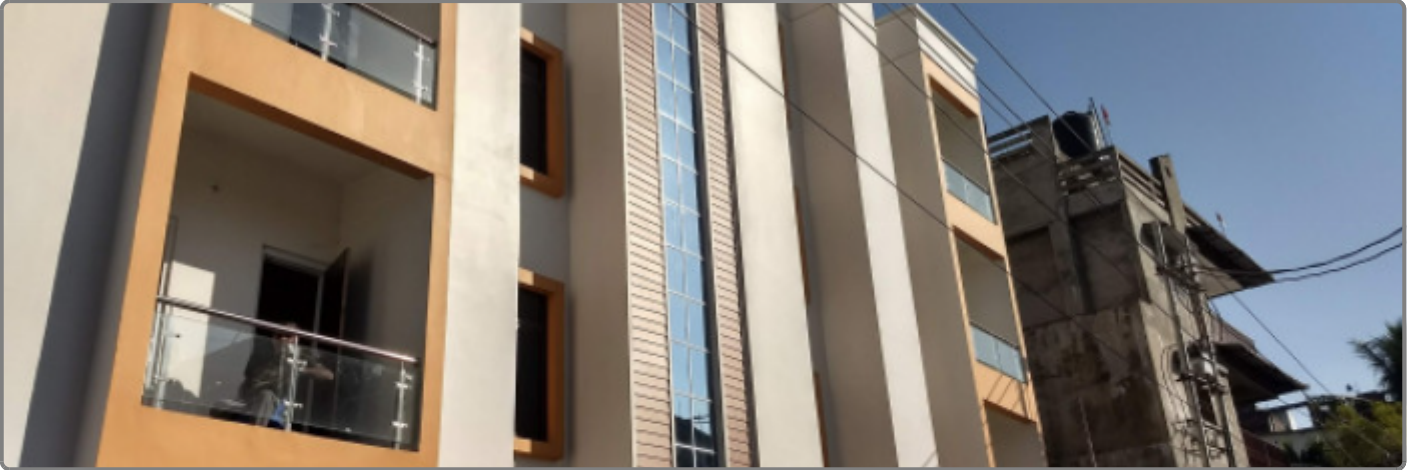

## 3 BHK 2Bath Apartment

**Rent: INR 17000/-**

| Description      | Total     | Description    | Total                |
|------------------|-----------|----------------|----------------------|
| Bedroom          | 3         | Bathroom       | 2                    |
| Hall             | 1         | Dining         | 1                    |
| Kitchen          | 1         | Lobby          | 0                    |
| Puja Room        | 0         | Balcony        | 1                    |
| Floor            | 1 of 3    | Floor Space    | 1200 ft <sup>2</sup> |
| Flooring         | Vitrified | Furnishing     | Semi-Furnished       |
| Rent             | INR 17000 | Society Fee    | INR 1500             |
| Security Deposit | INR 34000 | Booking Amount | INR 8000             |